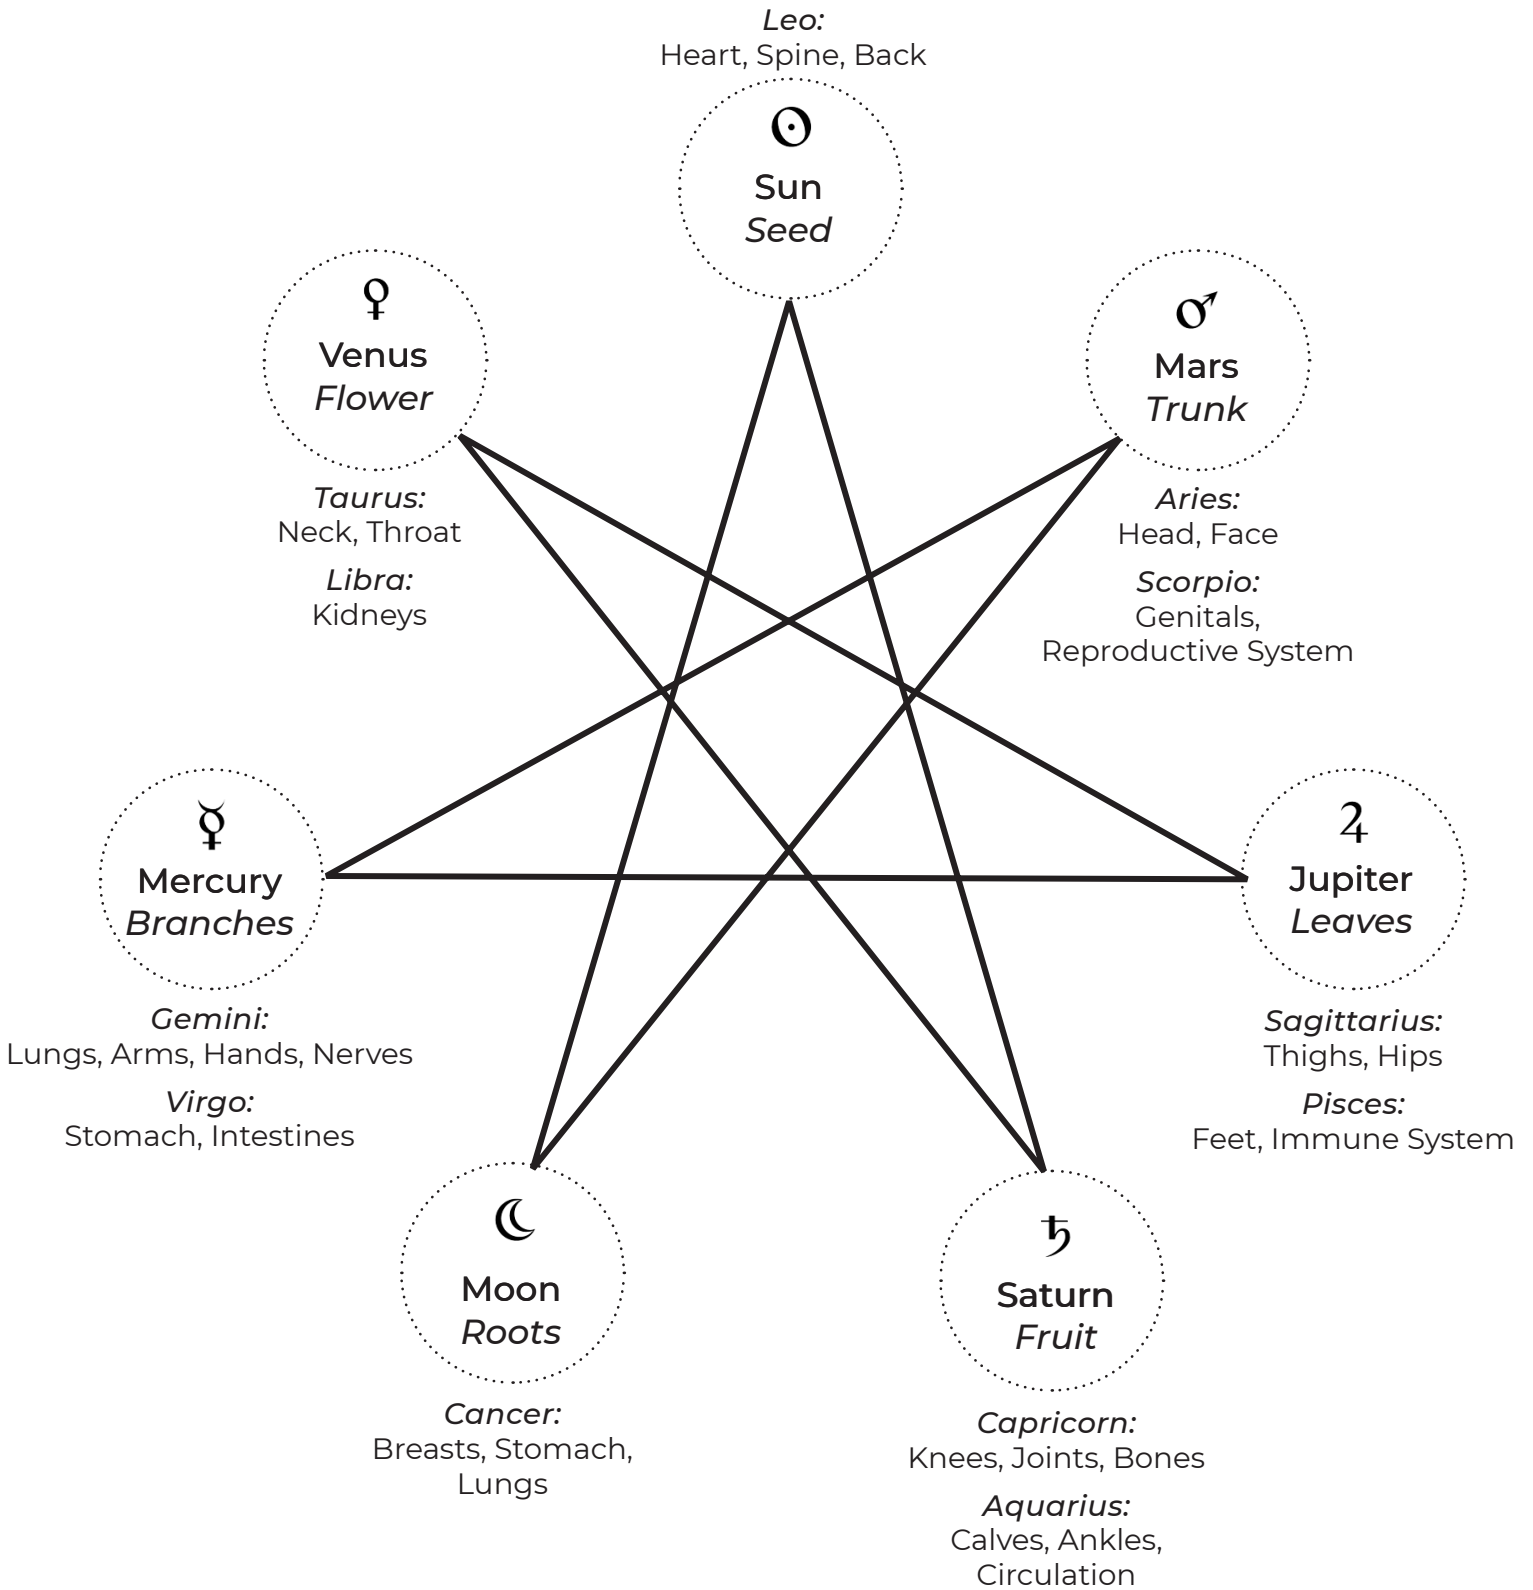

Predictions for the Next 7 Years

A Course to Recreate Yourself

with Dr. Levy

OCT. 24-25 | OCT. 31-NOV. 01 | 2020

Evaluate Your Life: Universal Kabbalah Wheel of Life

Directions:

- 1) Place a dot in each area to indicate level of satisfaction (*closest to center = most satisfied; farthest = least satisfied*)
- 2) Connect the dots. Look at your “circle” and evaluate areas of your life that you’d like to change/improve
- 3) Do this wheel periodically to assess your life on a regular basis (weekly, monthly, quarterly, or annually)

Evaluate Your Life: Universal Kabbalah Wheel of Life

The Seven-Pointed Star

The Seven-Pointed Star: CHART OF PLANETARY CYCLES

The Seven-Pointed Star with the Planets and Corresponding Numbers

Numbers, Symbols and Planets

| # | SYMBOLS | PLANET | FUNCTIONAL NAME |
|---|---------|--------------|----------------------------|
| 1 | ☉ | Sun | The Giver of Life |
| 2 | ☾ | Moon | Time Measurer |
| 3 | ♃ | Jupiter | Greater Fortune |
| 4 | ♅ | Rahu/Uranus | Dragon's Head |
| 5 | ☿ | Mercury | The Messenger of God |
| 6 | ♀ | Venus | The God of Love and Beauty |
| 7 | ♆ | Ketu/Neptune | Dragon's Tail |
| 8 | ♄ | Saturn | The God of Time |
| 9 | ♂ | Mars | The God of War |