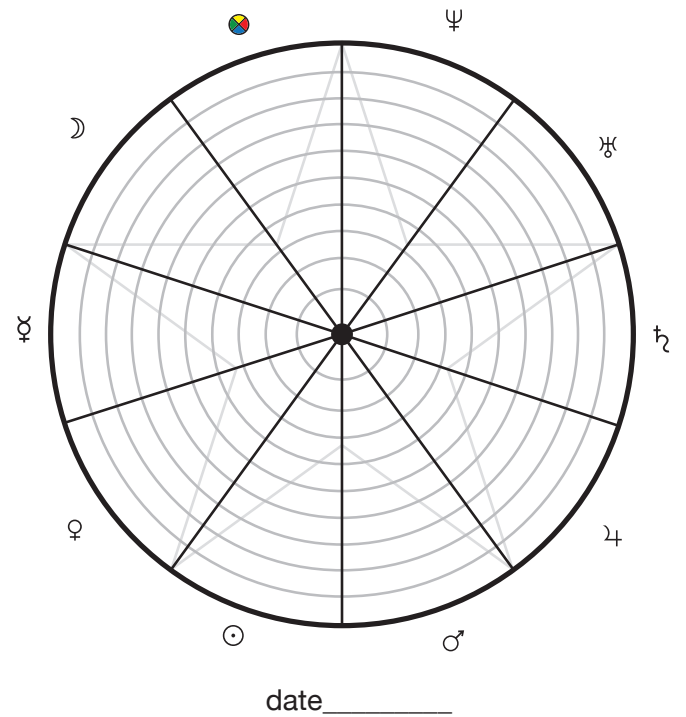

Predictions for the Next 7 Years

A Course to Recreate Yourself

with Dr. Levy

OCT. 24-25 | OCT. 31-NOV. 01 | 2020

Evaluate Your Life: Universal Kabbalah Wheel of Life

Directions:

- 1) Place a dot in each area to indicate level of satisfaction (*closest to center = most satisfied; farthest = least satisfied*)
- 2) Connect the dots. Look at your “circle” and evaluate areas of your life that you’d like to change/improve
- 3) Do this wheel periodically to assess your life on a regular basis (weekly, monthly, quarterly, or annually)

Evaluate Your Life: Universal Kabbalah Wheel of Life

The Seven-Pointed Star

The Seven-Pointed Star: CHART OF PLANETARY CYCLES

The Seven-Pointed Star with the Planets and Corresponding Numbers

Numbers, Symbols and Planets

| # | SYMBOLS | PLANET | FUNCTIONAL NAME |
|---|---------|--------------|----------------------------|
| 1 | ☉ | Sun | The Giver of Life |
| 2 | ☾ | Moon | Time Measurer |
| 3 | ♃ | Jupiter | Greater Fortune |
| 4 | ♅ | Rahu/Uranus | Dragon's Head |
| 5 | ☿ | Mercury | The Messenger of God |
| 6 | ♀ | Venus | The God of Love and Beauty |
| 7 | ♆ | Ketu/Neptune | Dragon's Tail |
| 8 | ♄ | Saturn | The God of Time |
| 9 | ♂ | Mars | The God of War |

Personal Pentagram Chart