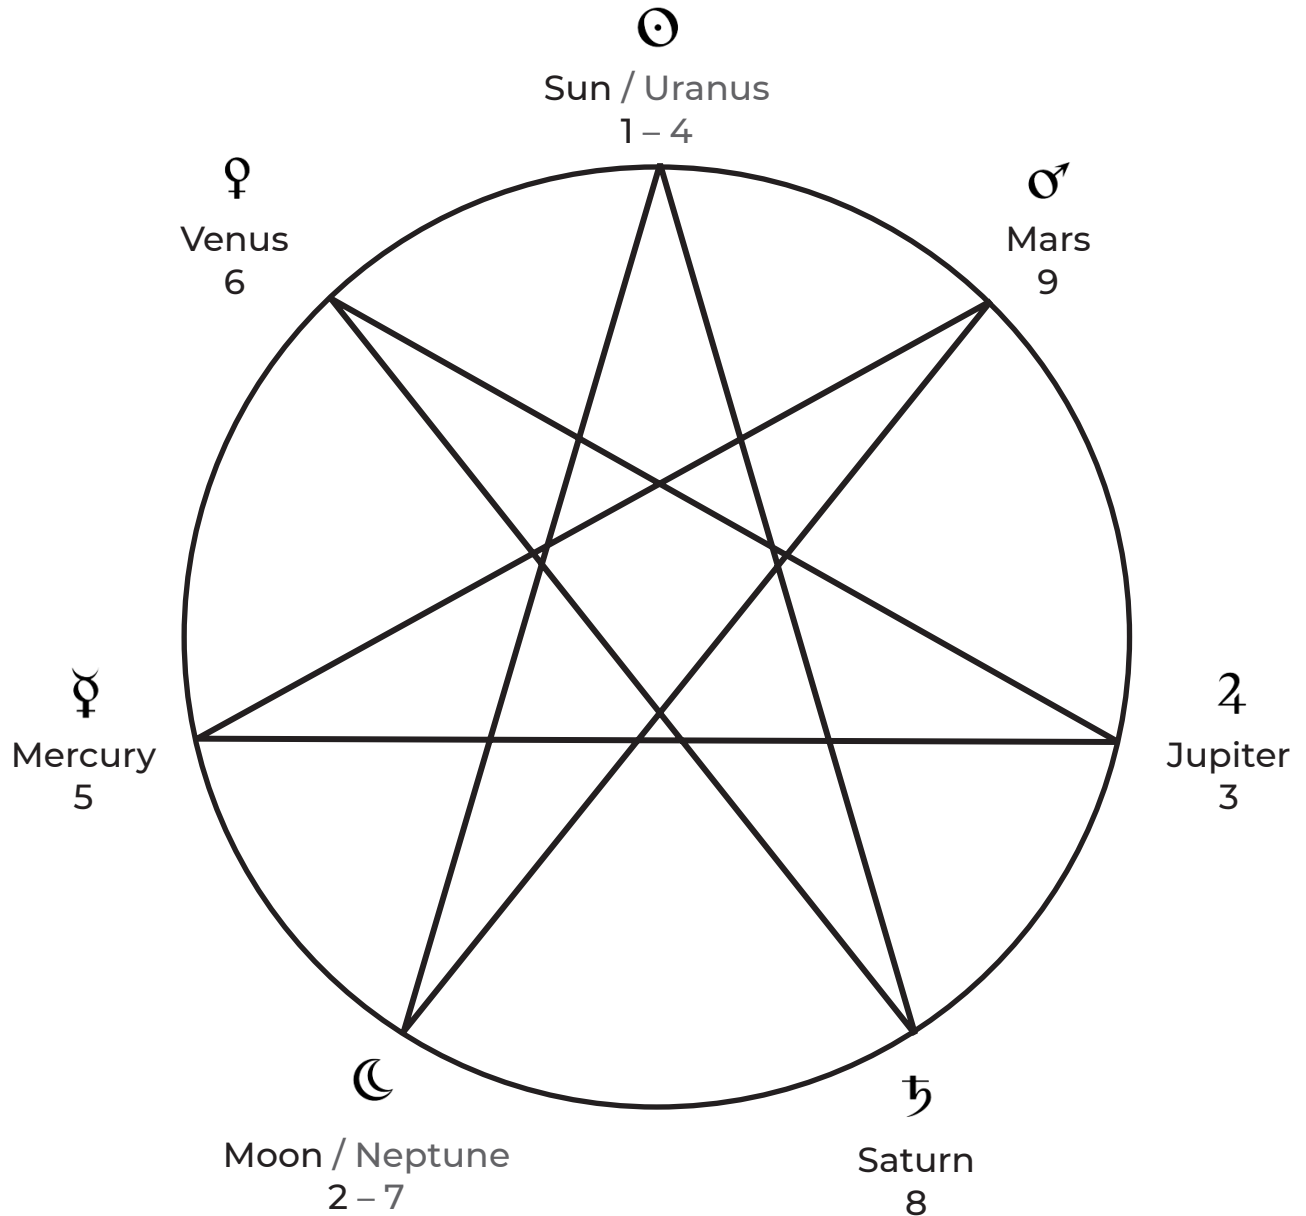

Predictions for the Next 7 Years

A Course to Recreate Yourself

with Dr. Levy

OCT. 24-25 | OCT. 31-NOV. 01 | 2020

Evaluate Your Life: Universal Kabbalah Wheel of Life

Directions:

- 1) Place a dot in each area to indicate level of satisfaction (*closest to center = most satisfied; farthest = least satisfied*)
- 2) Connect the dots. Look at your “circle” and evaluate areas of your life that you’d like to change/improve
- 3) Do this wheel periodically to assess your life on a regular basis (weekly, monthly, quarterly, or annually)

Evaluate Your Life: Universal Kabbalah Wheel of Life

The Seven-Pointed Star

The Seven-Pointed Star: CHART OF PLANETARY CYCLES

The Seven-Pointed Star with the Planets and Corresponding Numbers

Numbers, Symbols and Planets

| # | SYMBOLS | PLANET | FUNCTIONAL NAME |
|---|---------|--------------|----------------------------|
| 1 | ☉ | Sun | The Giver of Life |
| 2 | ☾ | Moon | Time Measurer |
| 3 | ♃ | Jupiter | Greater Fortune |
| 4 | ♅ | Rahu/Uranus | Dragon's Head |
| 5 | ☿ | Mercury | The Messenger of God |
| 6 | ♀ | Venus | The God of Love and Beauty |
| 7 | ♆ | Ketu/Neptune | Dragon's Tail |
| 8 | ♄ | Saturn | The God of Time |
| 9 | ♂ | Mars | The God of War |

Personal Pentagram Chart