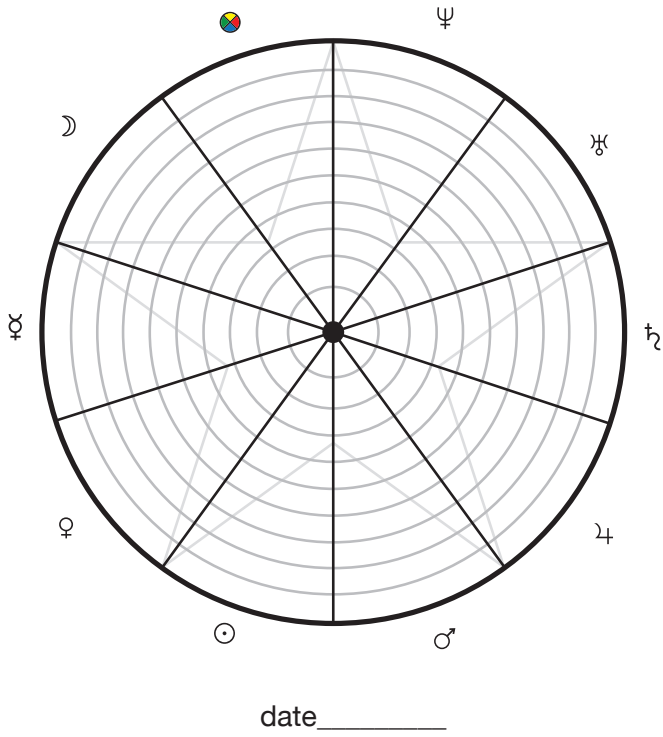

Predictions for the Next 7 Years

A Course to Recreate Yourself

with Dr. Levy

OCT. 24-25 | OCT. 31-NOV. 01 | 2020

Evaluate Your Life: Universal Kabbalah Wheel of Life

Directions:

- 1) Place a dot in each area to indicate level of satisfaction (*closest to center = most satisfied; farthest = least satisfied*)
- 2) Connect the dots. Look at your “circle” and evaluate areas of your life that you’d like to change/improve
- 3) Do this wheel periodically to assess your life on a regular basis (weekly, monthly, quarterly, or annually)

Evaluate Your Life: Universal Kabbalah Wheel of Life

The Seven-Pointed Star

The Seven-Pointed Star: CHART OF PLANETARY CYCLES

The Seven-Pointed Star with the Planets and Corresponding Numbers

Numbers, Symbols and Planets

| # | SYMBOLS | PLANET | FUNCTIONAL NAME |
|---|---------|--------------|----------------------------|
| 1 | ☉ | Sun | The Giver of Life |
| 2 | ☾ | Moon | Time Measurer |
| 3 | ♃ | Jupiter | Greater Fortune |
| 4 | ♅ | Rahu/Uranus | Dragon's Head |
| 5 | ☿ | Mercury | The Messenger of God |
| 6 | ♀ | Venus | The God of Love and Beauty |
| 7 | ♆ | Ketu/Neptune | Dragon's Tail |
| 8 | ♄ | Saturn | The God of Time |
| 9 | ♂ | Mars | The God of War |