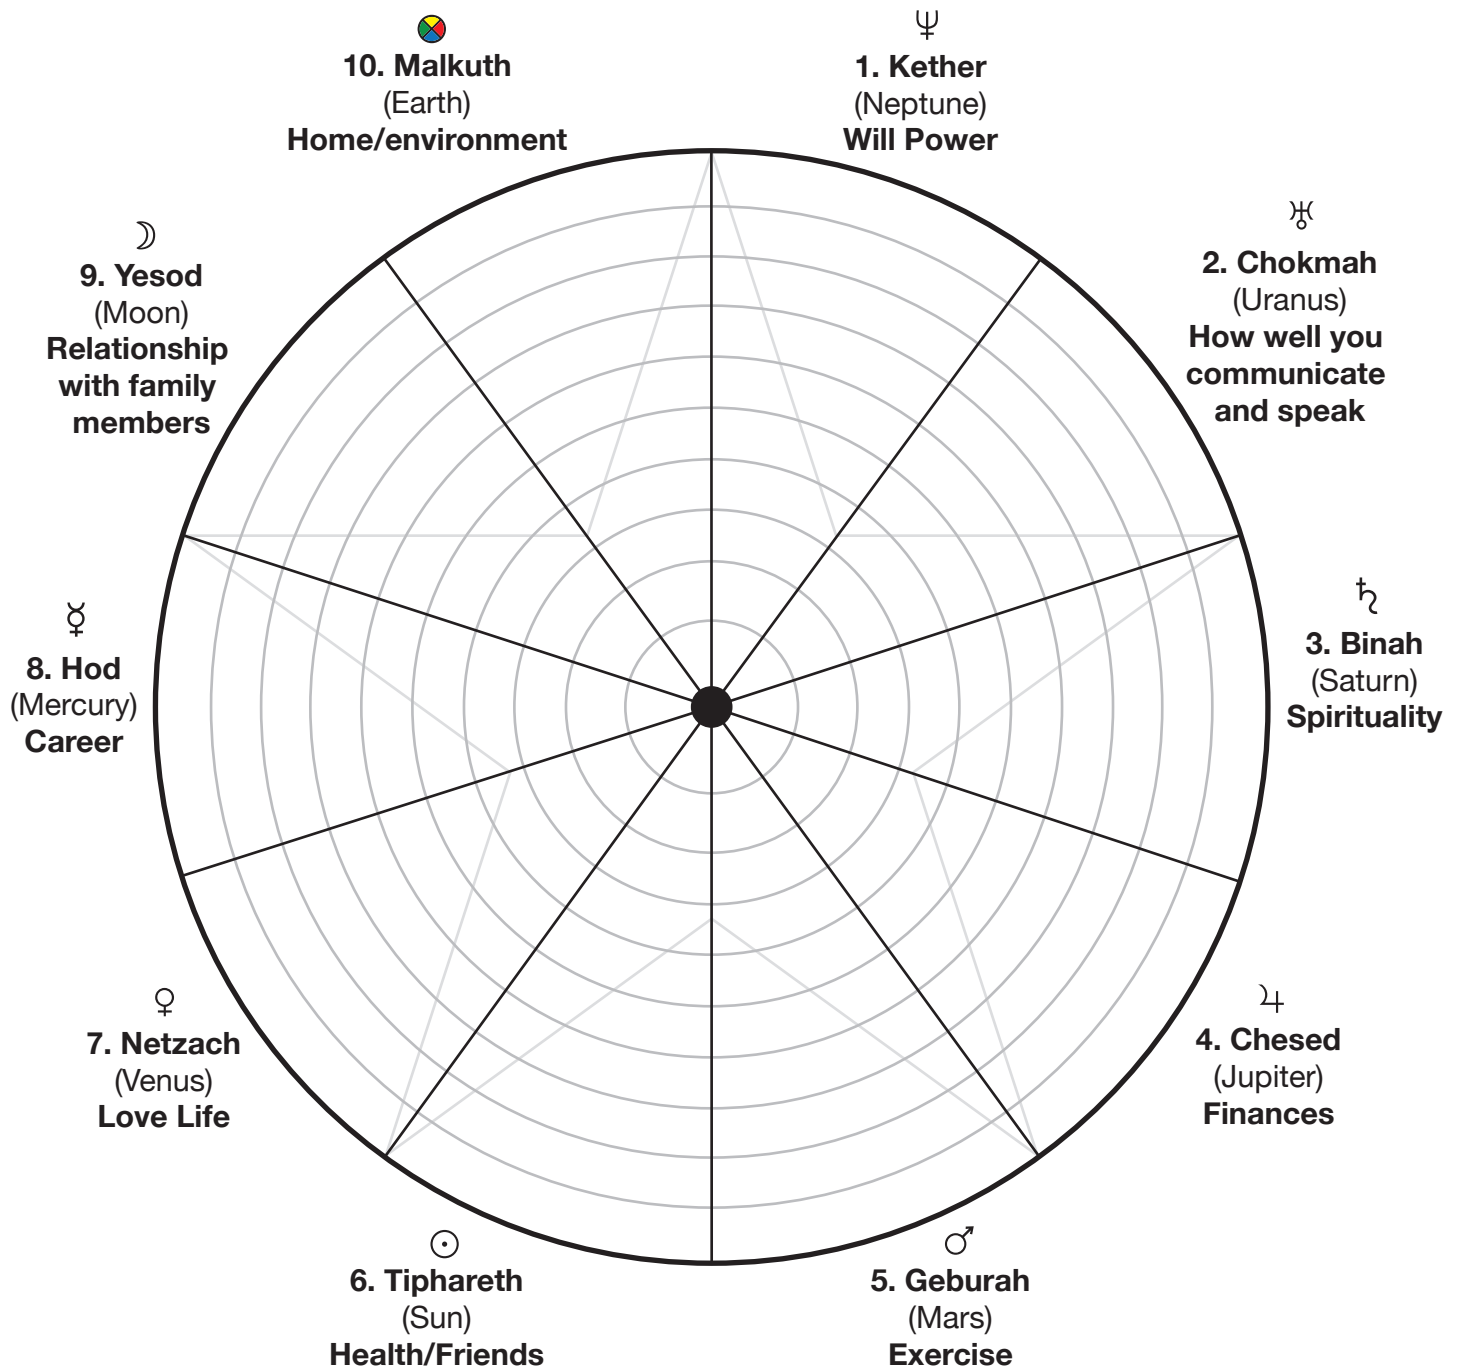

Predictions for the Next 7 Years

A Course to Recreate Yourself

with Dr. Levy

OCT. 24-25 | OCT. 31-NOV. 01 | 2020

Evaluate Your Life: Universal Kabbalah Wheel of Life

Directions:

- 1) Place a dot in each area to indicate level of satisfaction (*closest to center = most satisfied; farthest = least satisfied*)
- 2) Connect the dots. Look at your “circle” and evaluate areas of your life that you’d like to change/improve
- 3) Do this wheel periodically to assess your life on a regular basis (weekly, monthly, quarterly, or annually)

Evaluate Your Life: Universal Kabbalah Wheel of Life

The Seven-Pointed Star

The Seven-Pointed Star: CHART OF PLANETARY CYCLES

The Seven-Pointed Star with the Planets and Corresponding Numbers

Numbers, Symbols and Planets

| # | SYMBOLS | PLANET | FUNCTIONAL NAME |
|---|---------|--------------|----------------------------|
| 1 | ☉ | Sun | The Giver of Life |
| 2 | ☾ | Moon | Time Measurer |
| 3 | ♃ | Jupiter | Greater Fortune |
| 4 | ♅ | Rahu/Uranus | Dragon's Head |
| 5 | ☿ | Mercury | The Messenger of God |
| 6 | ♀ | Venus | The God of Love and Beauty |
| 7 | ♆ | Ketu/Neptune | Dragon's Tail |
| 8 | ♄ | Saturn | The God of Time |
| 9 | ♂ | Mars | The God of War |