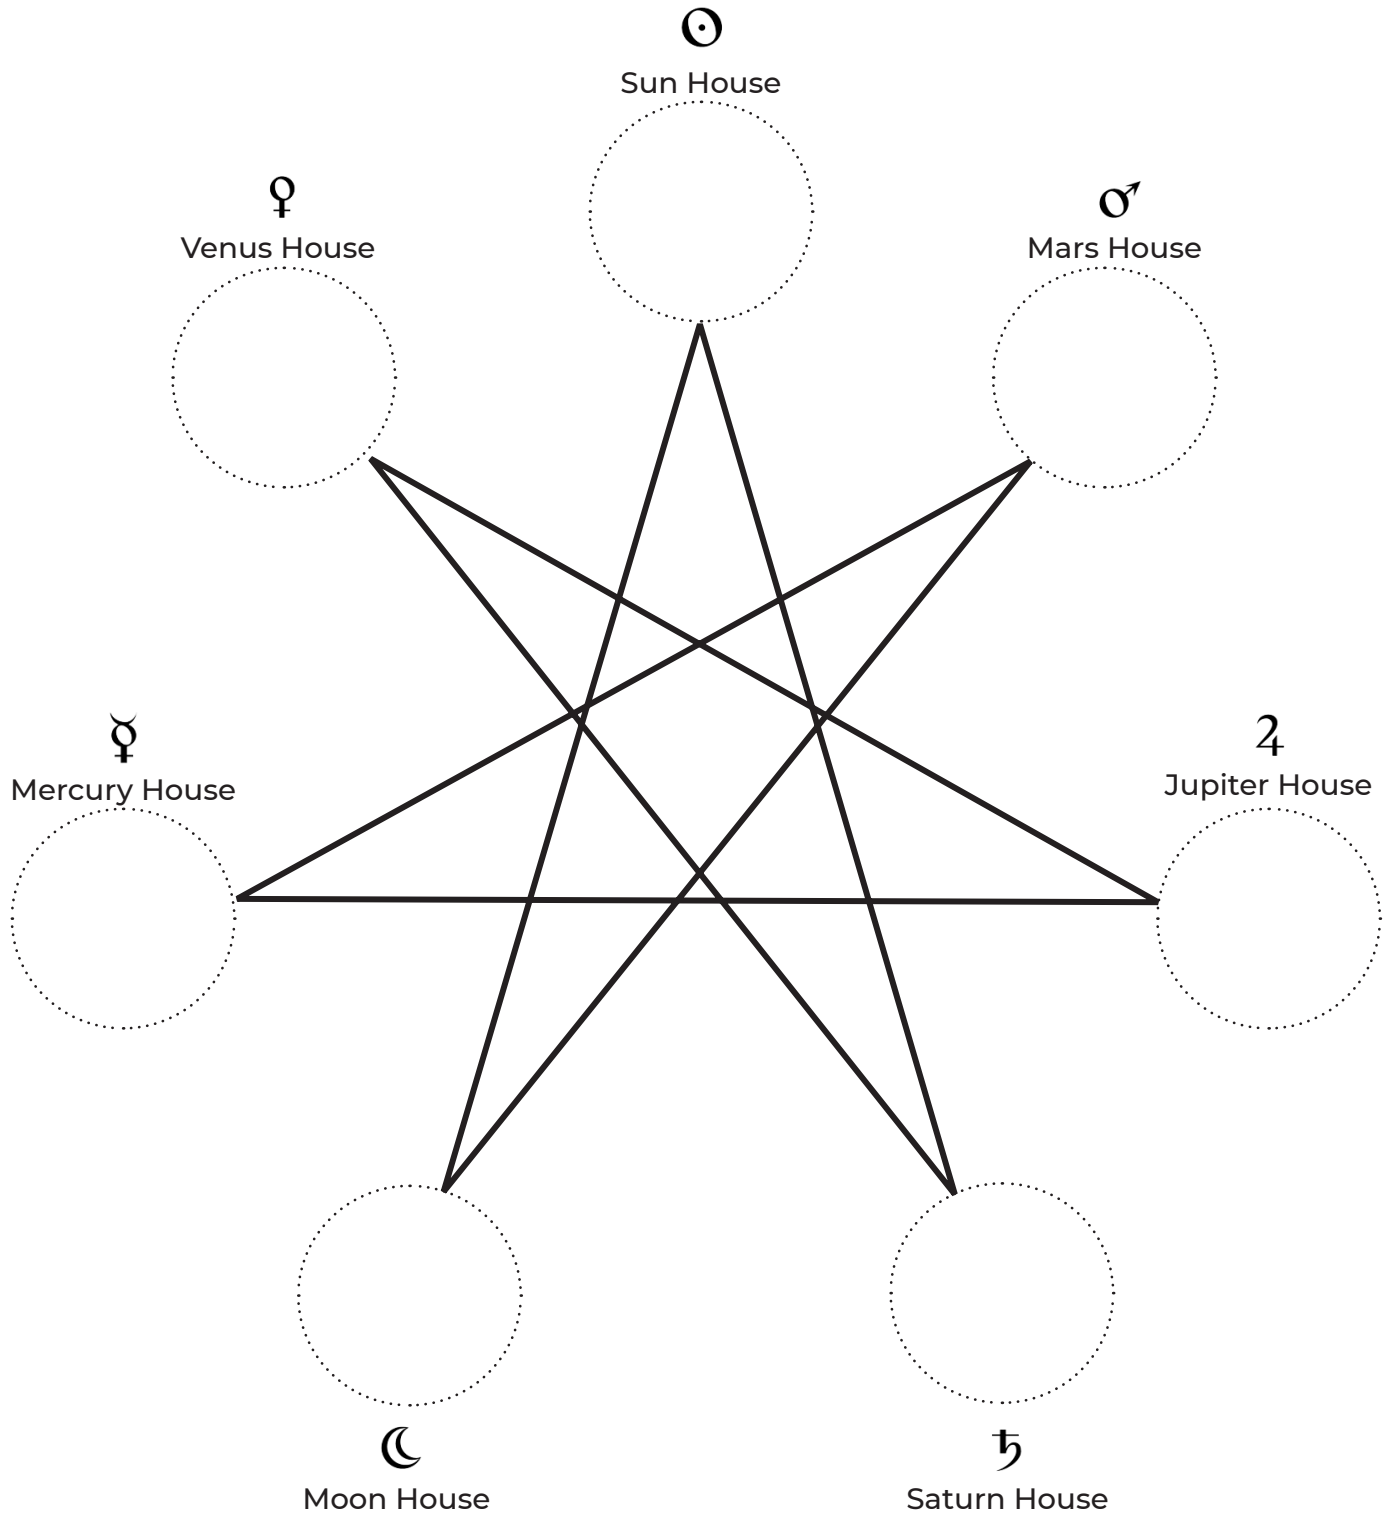

Predictions for the Next 7 Years

A Course to Recreate Yourself

with Dr. Levy

OCT. 24-25 | OCT. 31-NOV. 01 | 2020

Evaluate Your Life: Universal Kabbalah Wheel of Life

Directions:

- 1) Place a dot in each area to indicate level of satisfaction (*closest to center = most satisfied; farthest = least satisfied*)
- 2) Connect the dots. Look at your “circle” and evaluate areas of your life that you’d like to change/improve
- 3) Do this wheel periodically to assess your life on a regular basis (weekly, monthly, quarterly, or annually)

Evaluate Your Life: Universal Kabbalah Wheel of Life

The Seven-Pointed Star

The Seven-Pointed Star: CHART OF PLANETARY CYCLES

The Seven-Pointed Star with the Planets and Corresponding Numbers

Numbers, Symbols and Planets

| # | SYMBOLS | PLANET | FUNCTIONAL NAME |
|---|---------|--------------|----------------------------|
| 1 | ☉ | Sun | The Giver of Life |
| 2 | ☾ | Moon | Time Measurer |
| 3 | ♃ | Jupiter | Greater Fortune |
| 4 | ♅ | Rahu/Uranus | Dragon's Head |
| 5 | ☿ | Mercury | The Messenger of God |
| 6 | ♀ | Venus | The God of Love and Beauty |
| 7 | ♆ | Ketu/Neptune | Dragon's Tail |
| 8 | ♄ | Saturn | The God of Time |
| 9 | ♂ | Mars | The God of War |

Personal Pentagram Chart