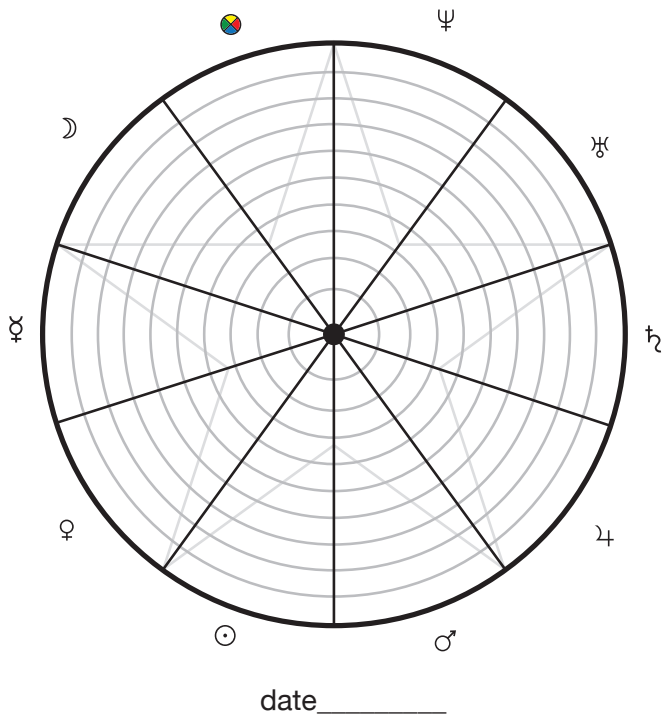

Predictions for the Next 7 Years

A Course to Recreate Yourself

with Dr. Levy

OCT. 24-25 | OCT. 31-NOV. 01 | 2020

Evaluate Your Life: Universal Kabbalah Wheel of Life

Directions:

- 1) Place a dot in each area to indicate level of satisfaction (*closest to center = most satisfied; farthest = least satisfied*)
- 2) Connect the dots. Look at your “circle” and evaluate areas of your life that you’d like to change/improve
- 3) Do this wheel periodically to assess your life on a regular basis (weekly, monthly, quarterly, or annually)

Evaluate Your Life: Universal Kabbalah Wheel of Life

The Seven-Pointed Star

The Seven-Pointed Star: CHART OF PLANETARY CYCLES

The Seven-Pointed Star with the Planets and Corresponding Numbers

Numbers, Symbols and Planets

| # | SYMBOLS | PLANET | FUNCTIONAL NAME |
|---|---------|--------------|----------------------------|
| 1 | ☉ | Sun | The Giver of Life |
| 2 | ☾ | Moon | Time Measurer |
| 3 | ♃ | Jupiter | Greater Fortune |
| 4 | ♅ | Rahu/Uranus | Dragon's Head |
| 5 | ☿ | Mercury | The Messenger of God |
| 6 | ♀ | Venus | The God of Love and Beauty |
| 7 | ♆ | Ketu/Neptune | Dragon's Tail |
| 8 | ♄ | Saturn | The God of Time |
| 9 | ♂ | Mars | The God of War |