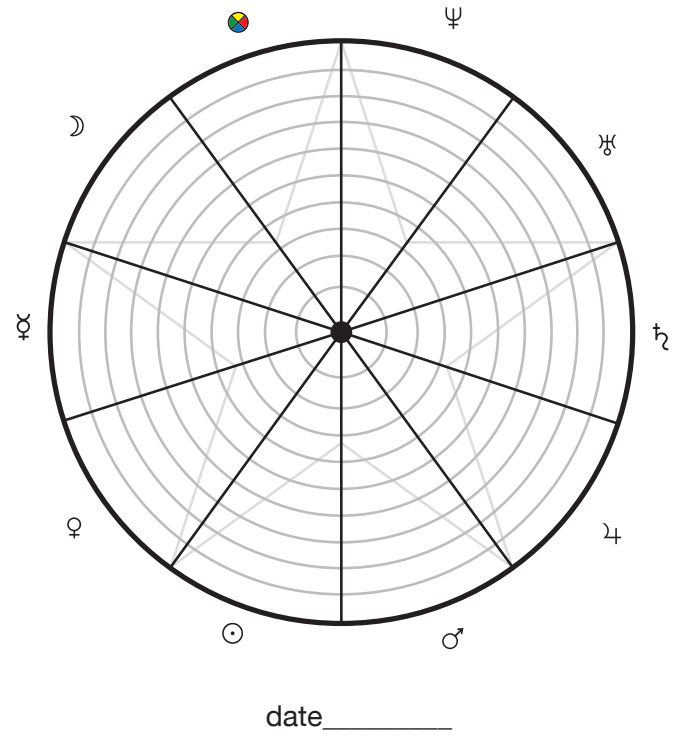

Predictions for the Next 7 Years

A Course to Recreate Yourself

with Dr. Levy

OCT. 24-25 | OCT. 31-NOV. 01 | 2020

Evaluate Your Life: Universal Kabbalah Wheel of Life

Directions:

- 1) Place a dot in each area to indicate level of satisfaction (*closest to center = most satisfied; farthest = least satisfied*)
- 2) Connect the dots. Look at your “circle” and evaluate areas of your life that you’d like to change/improve
- 3) Do this wheel periodically to assess your life on a regular basis (weekly, monthly, quarterly, or annually)

Evaluate Your Life: Universal Kabbalah Wheel of Life

The Seven-Pointed Star

The Seven-Pointed Star: CHART OF PLANETARY CYCLES

The Seven-Pointed Star with the Planets and Corresponding Numbers

Numbers, Symbols and Planets

| # | SYMBOLS | PLANET | FUNCTIONAL NAME |
|---|---------|--------------|----------------------------|
| 1 | ☉ | Sun | The Giver of Life |
| 2 | ☾ | Moon | Time Measurer |
| 3 | ♃ | Jupiter | Greater Fortune |
| 4 | ♅ | Rahu/Uranus | Dragon's Head |
| 5 | ☿ | Mercury | The Messenger of God |
| 6 | ♀ | Venus | The God of Love and Beauty |
| 7 | ♆ | Ketu/Neptune | Dragon's Tail |
| 8 | ♄ | Saturn | The God of Time |
| 9 | ♂ | Mars | The God of War |

Personal Pentagram Chart